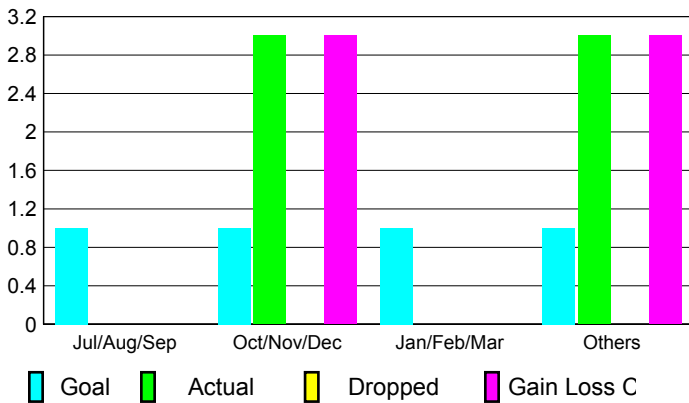

2009-2010 GMT Quarterly Report for District (or Undistricted) **District 2 S4**

GMT: **Shah JOHN 'JACK' R FERGUS**

Location: **TEXAS**

GMT CA: **1**

CLUBS

Club Results
2009-2010

Clubs
2008-2009

Month	New Club Goal	Actual New Clubs	Actual Dropped Clubs	Gain/Loss of Clubs	Gain/Loss of Clubs
Jul/Aug/Sep	1	0	0	0	0
Oct/Nov/Dec	1	3	0	3	0
Jan/Feb/Mar	1	0	0	0	0
Apr/May/June	1	3	0	3	1
Totals	4	6	0	6	1

Club Results 2009-2010

Goal, New, Dropped, Gain/Loss

Comparison of Club Gain/Loss

Current Year Compared to the Previous Year

YTD Status Quo Clubs 2009-2010

Status Quo Clubs Compared to Status Quo Members

MEMBERSHIP

Membership Results
2009-2010

Membership
2008-2009

Month	Net Memb Goal	Actual New Memb	Actual Dropped Memb	Gain/Loss of Memb	Gain/Loss of Memb
Jul/Aug/Sep	27	82	-39	43	1
Oct/Nov/Dec	21	164	-73	91	-30
Jan/Feb/Mar	20	73	-75	-2	-18
Apr/May/June	20	145	-81	64	29
Totals	88	464	-268	196	-18