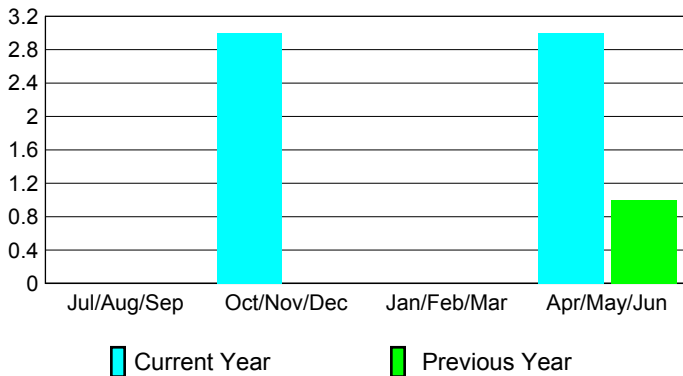

2009-2010 GMT Quarterly Report for District (or Undistricted) **District 2 S4**

GMT: **Shah JOHN 'JACK' R FERGUS**

Location: **TEXAS**

GMT CA: **1**

CLUBS

Club Results
2009-2010

Clubs
2008-2009

Month	New Club Goal	Actual New Clubs	Actual Dropped Clubs	Gain/Loss of Clubs	Gain/Loss of Clubs
Jul/Aug/Sep	1	0	0	0	0
Oct/Nov/Dec	1	3	0	3	0
Jan/Feb/Mar	1	0	0	0	0
Apr/May/June	1	3	0	3	1
Totals	4	6	0	6	1

Club Results 2009-2010

Goal, New, Dropped, Gain/Loss

Comparison of Club Gain/Loss

Current Year Compared to the Previous Year

YTD Status Quo Clubs 2009-2010

Status Quo Clubs Compared to Status Quo Members

MEMBERSHIP