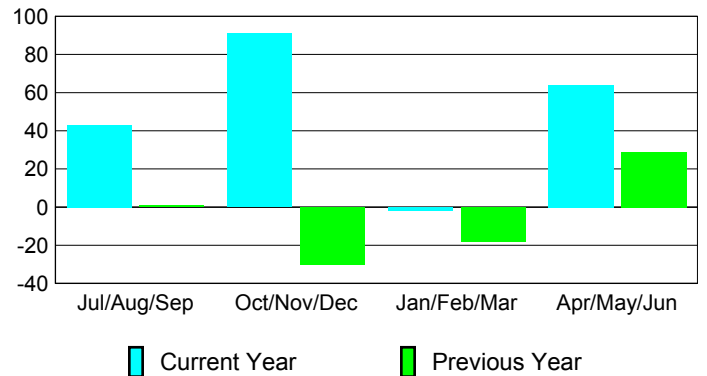

Membership Results
2009-2010

Membership
2008-2009

Month	Net Memb Goal	Actual New Memb	Actual Dropped Memb	Gain/Loss of Memb	Gain/Loss of Memb
Jul/Aug/Sep	27	82	-39	43	1
Oct/Nov/Dec	21	164	-73	91	-30
Jan/Feb/Mar	20	73	-75	-2	-18
Apr/May/June	20	145	-81	64	29
Totals	88	464	-268	196	-18

Membership Results 2009-2010

Goal, New, Dropped, Gain/Loss

Comparison of Membership Gain/Loss

Current Year Compared to the Previous Year

Gender Comparison 2009-2010

Jul/Aug/Sep

Oct/Nov/Dec

Jan/Feb/Mar

Apr/May/June

Male

Female